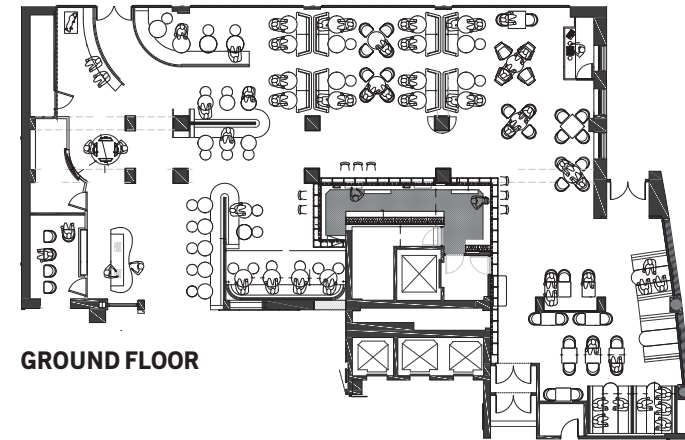

## **CHOOSE FROM**

- Midtown Bar & Dining located on the Ground Floor with a semi-private area available for up to 60 people
- Exclusive 10th floor rooftop bar Glasshouse On The Roof. Open to the public and also available for semi or private hire from 30 people up to 100 people
- First floor restaurant available for private dinners of up to 60 people

# CAPACITIES AT NYX HOTEL

VENUE	LOCATION	DAILY AVAILABILITY	RECEPTION	DINNER
<b>GROUND FLOOR</b>				
Semi Private Area	Ground Floor	9am to 1am	60	20
<b>1ST FLOOR RESTAURANT</b>				
Exclusive hire	1st Floor	midday to midnight	-	60
<b>10TH FLOOR GLASSHOUSE</b>				
Semi-private area	10th Floor	4pm to midnight	30	
Exclusive hire	10th Floor	4pm to midnight	100	