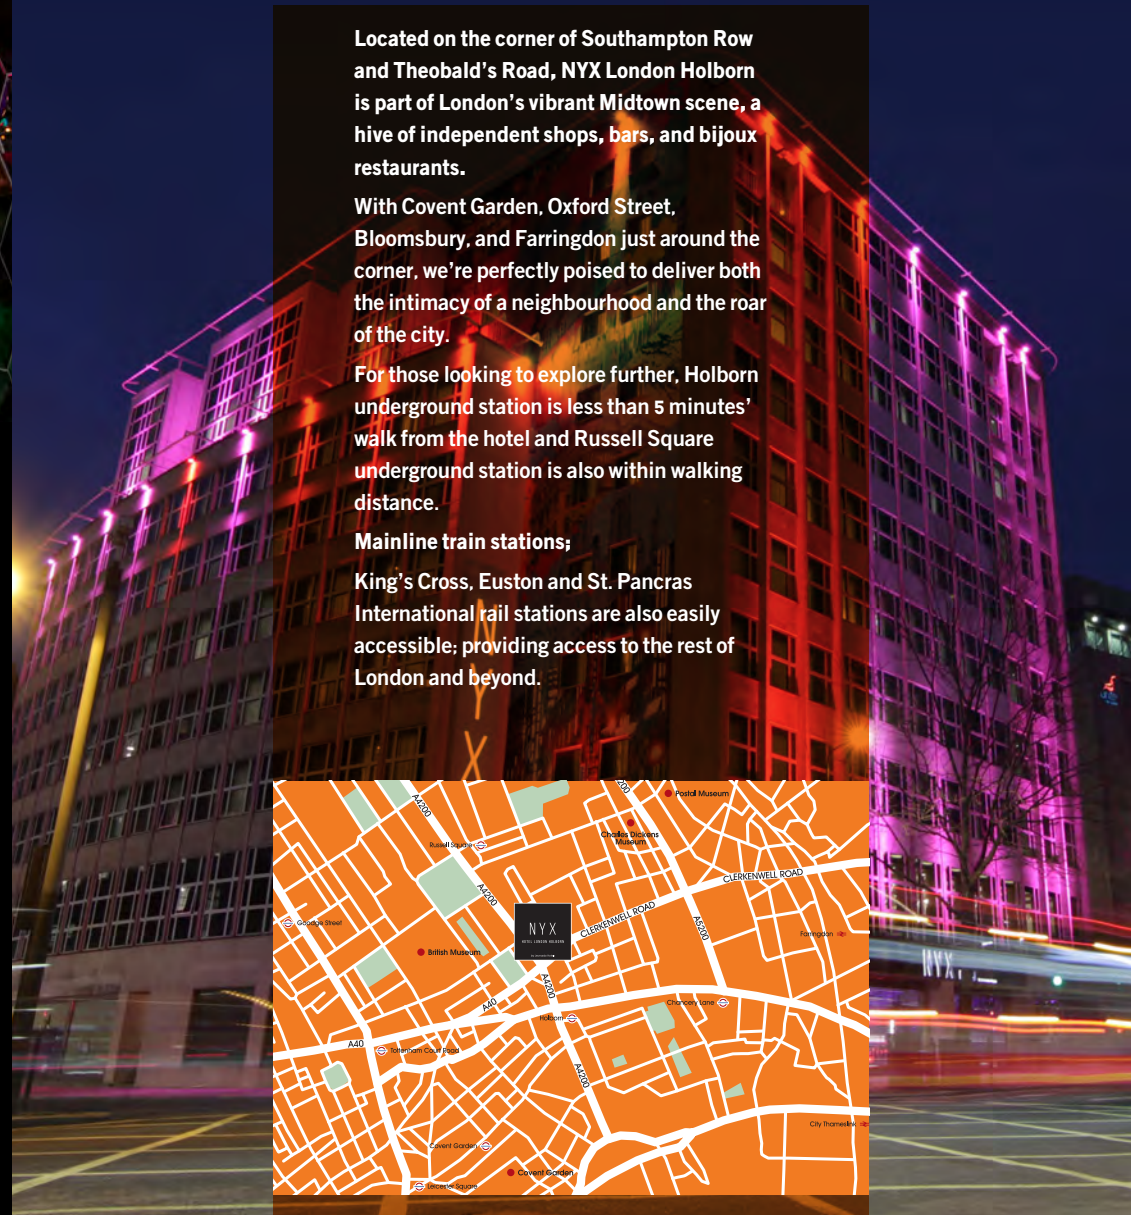

Mainline train stations;

King's Cross, Euston and St. Pancras International rail stations are also easily accessible; providing access to the rest of London and beyond.