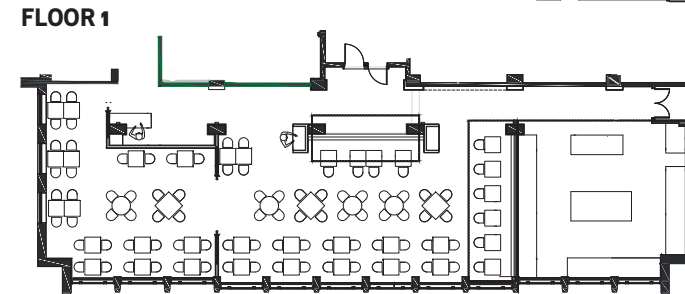

CAPACITIES AT NYX HOTEL

VENUE	LOCATION	DAILY AVAILABILITY	RECEPTION	DINNER
GROUND FLOOR				
Semi Private Area	Ground Floor	9am to 1am	60	20
1ST FLOOR RESTAURANT				
Exclusive hire	1st Floor	midday to midnight	-	60
10TH FLOOR GLASSHOUSE				
Semi-private area	10th Floor	4pm to midnight	30	
Exclusive hire	10th Floor	4pm to midnight	100